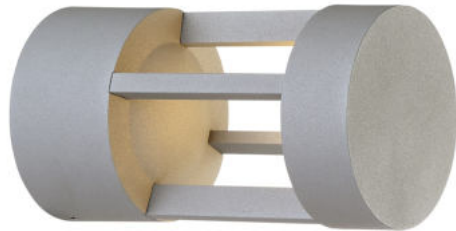

31586, 7W LED OUTDOOR WALL MOUNT

PRODUCT DETAILS

No.	:	31586-016
Product Color	:	MARINE GREY
Diameter	:	3.5"
Ext	:	6.3125"
Weight	:	1.2lbs

LIGHT SOURCE DETAILS

Light Source Type	:	INTEGRATED LED
Input Voltage	:	120V
Bulb Voltage	:	120V
Socket Type	:	LED
Total Wattage	:	7W
Total Lumen	:	350lm
Kelvin	:	3000K
CRI	:	80
Dimmable	:	No

Options Available

ITEM NO.	FINISH	SHADE
31586-016	MARINE GREY	
31586-023	GRAPHITE GREY	

TECHNICAL DETAILS

Light Direction	:	Down
Driver	:	Electronic driver 120V 50/60Hz
Adjustable Lamp Head	:	No
IP Rating	:	54
Location	:	WET
Approval	:	
Title 24	:	Yes