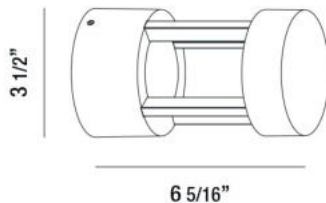

31586, 7W LED OUTDOOR WALL MOUNT

PRODUCT DETAILS

No.	:	31586-016
Product Color	:	MARINE GREY
Diameter	:	3.5"
Ext	:	6.3125"
Weight	:	1.2lbs

LIGHT SOURCE DETAILS

Light Source Type	:	INTEGRATED LED
Input Voltage	:	120V
Bulb Voltage	:	120V
Socket Type	:	LED
Total Wattage	:	7W
Total Lumen	:	350lm
Kelvin	:	3000K
CRI	:	80
Dimmable	:	No

Options Available

ITEM NO.	FINISH	SHADE
31586-016	MARINE GREY	
31586-023	GRAPHITE GREY	

TECHNICAL DETAILS

Light Direction	:	Down
Driver	:	Electronic driver 120V 50/60Hz
Adjustable Lamp Head	:	No
IP Rating	:	54
Location	:	WET
Approval	:	
Title 24	:	Yes