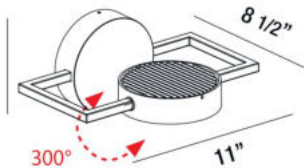

TECHNICAL DETAILS

Light Direction	:	Down
Driver	:	Electronic driver 120V 50/60Hz
Adjustable Lamp Head	:	No
IP Rating	:	54
Location	:	WET
Approval	:	
Title 24	:	Yes

8 1/2"