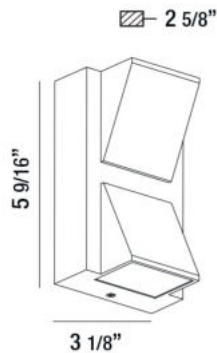

31582, 6W LED OUTDOOR WALL MOUNT

PRODUCT DETAILS

No.	:	31582-018
Product Color	:	MARINE GREY
Width	:	3.125"
Height	:	5.5625"
Ext	:	2.625"
Weight	:	0.7lbs

LIGHT SOURCE DETAILS

Light Source Type	:	INTEGRATED LED
Input Voltage	:	120V
Bulb Voltage	:	120V
Socket Type	:	LED
Total Wattage	:	6W
Total Lumen	:	160lm
Kelvin	:	3000K
CRI	:	80
Dimmable	:	No

Options Available

ITEM NO.	FINISH	SHADE
31582-018	MARINE GREY	
31582-025	GRAPHITE GREY	

TECHNICAL DETAILS

Light Direction	:	Up or Down
Driver	:	Electronic driver 120V 50/60Hz
Adjustable Lamp Head	:	No
IP Rating	:	54
Location	:	WET
Approval	:	
Title 24	:	Yes