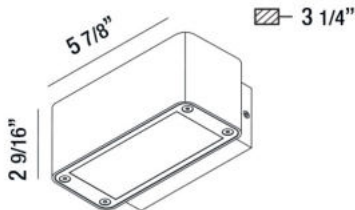

PROJECT INFORMATION

Job Name: Date: Type:

Comments: