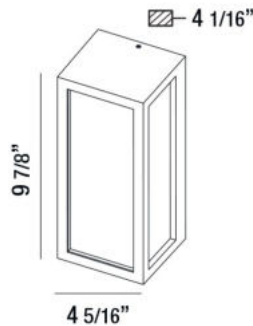

31580, 18W LED OUTDOOR WALL MOUNT

PRODUCT DETAILS

No.	:	31580-021
Product Color	:	GRAPHITE GREY
Width	:	4.3125"
Height	:	9.875"
Ext	:	4.0625"
Weight	:	1.6lbs

LIGHT SOURCE DETAILS

Light Source Type	:	INTEGRATED LED
Input Voltage	:	120V
Bulb Voltage	:	120V
Socket Type	:	LED
Total Wattage	:	18W
Total Lumen	:	662lm
Kelvin	:	3000K
CRI	:	80
Dimmable	:	No

Options Available

ITEM NO.	FINISH	SHADE
31580-021	GRAPHITE GREY	

TECHNICAL DETAILS

Light Direction	:	Down
Driver	:	Electronic driver 120V 50/60Hz
Adjustable Lamp Head	:	No
IP Rating	:	54
Location	:	WET
Approval	:	
Title 24	:	Yes