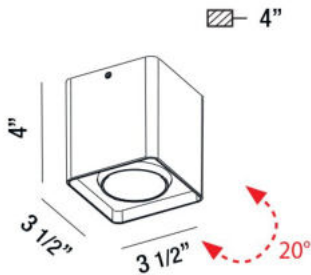

31578, LED OUTDOOR SURFACE MOUNT

PRODUCT DETAILS

No.	:	31578-011
Product Color	:	MARINE GREY
Length	:	3.5"
Width	:	3.5"
Height	:	4"
Weight	:	1.5lbs

LIGHT SOURCE DETAILS

Light Source Type	:	INTEGRATED LED
Input Voltage	:	120V
Bulb Voltage	:	120V
Socket Type	:	LED
Total Wattage	:	9W
Total Lumen	:	650lm
Kelvin	:	3000K
CRI	:	80
Dimmable	:	No

Options Available

ITEM NO.	FINISH	SHADE
31578-011	MARINE GREY	
31578-028	GRAPHITE GREY	

TECHNICAL DETAILS

Light Direction	:	Down
Driver	:	Electronic driver 120V 50/60Hz
Adjustable Lamp Head	:	No
IP Rating	:	54
Location	:	WET
Approval	:	
Title 24	:	Yes
Vertical Adjustment	:	20°