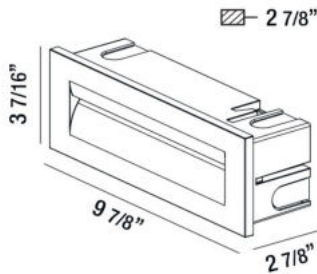

31576, 8.5W LED OUTDOOR IN-WALL

PRODUCT DETAILS

No.	:	31576-017
Product Color	:	MARINE GREY
Width	:	9.875"
Height	:	3.4375"
Ext	:	2.875"
Weight	:	1.2lbs

LIGHT SOURCE DETAILS

Light Source Type	:	INTEGRATED LED
Input Voltage	:	120V
Bulb Voltage	:	120V
Socket Type	:	LED
Total Wattage	:	8.5W
Total Lumen	:	190lm
Kelvin	:	3000K
CRI	:	80
Dimmable	:	No

Options Available

ITEM NO.	FINISH	SHADE
31576-017	MARINE GREY	
31576-024	GRAPHITE GREY	

TECHNICAL DETAILS

Driver	:	Electronic driver 120V 50/60Hz
Adjustable Lamp Head	:	No
IP Rating	:	65
Location	:	WET
Approval	:	
Title 24	:	Yes