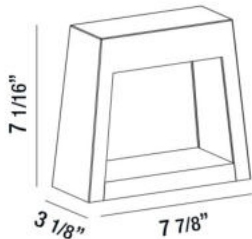

31574, 18W LED OUTDOOR WALL MOUNT, MARINE GREY

PRODUCT DETAILS

No.	:	31574-013
Product Color	:	MARINE GREY
Length	:	7.875"
Width	:	3.125"
Height	:	7.09375"
Weight	:	2.2lbs

LIGHT SOURCE DETAILS

Light Source Type	:	INTEGRATED LED
Input Voltage	:	120V
Bulb Voltage	:	120V
Socket Type	:	LED
Total Wattage	:	18W
Total Lumen	:	570lm
Kelvin	:	3000K
CRI	:	80
Dimmable	:	No

Options Available

ITEM NO.	FINISH	SHADE
31574-013	MARINE GREY	
31574-020	GRAPHITE GREY	

TECHNICAL DETAILS

Light Direction	:	Down
Driver	:	Electronic driver 120V 50/60Hz
Adjustable Lamp Head	:	No
IP Rating	:	54
Location	:	WET
Approval	:	
Title 24	:	Yes