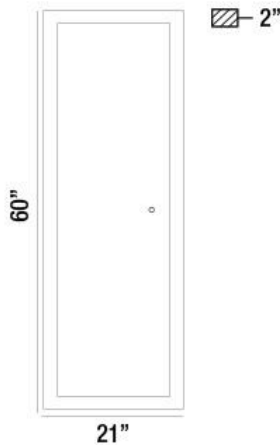

PROJECT INFORMATION

Job Name: Date: Type:

Comments: