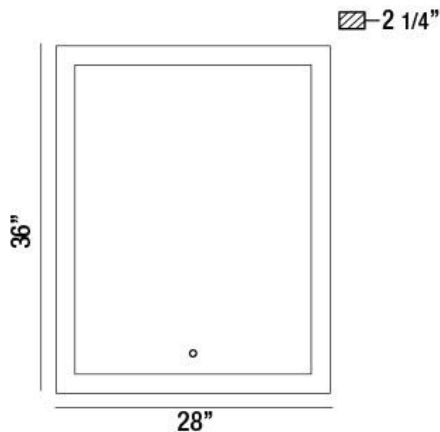

TECHNICAL DETAILS

Location	:	DAMP
Approval	:	

PROJECT INFORMATION

Job Name: Date: Type:

Comments: