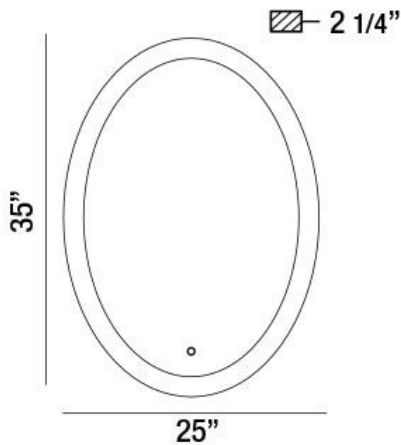

TECHNICAL DETAILS

Location Approval	:	DAMP
	:	

PROJECT INFORMATION

Job Name: Date: Type:

Comments: