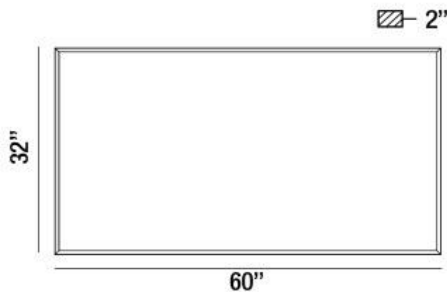

PROJECT INFORMATION

Job Name: Date: Type:

Comments: