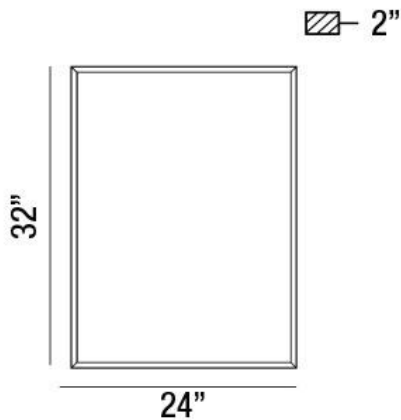

Options Available

ITEM NO.	FINISH	SHADE
31479-011