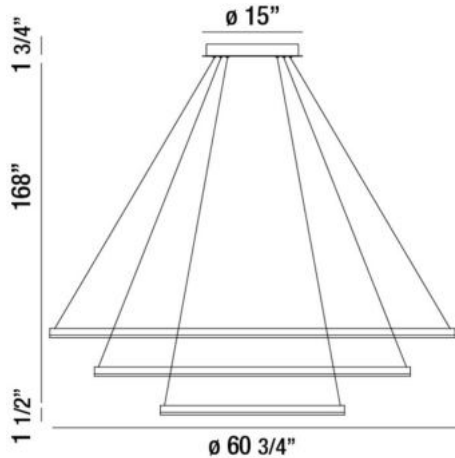

## SPUNTO, 61" ROUND CHANDELIER

### PRODUCT DETAILS

No.	:	31474-023
Product Color	:	MATTE BLACK
Product Material	:	METAL
Shade / Accent Colour	:	OPAL WHITE
Shade / Accent Material	:	ACRYLIC
Diameter	:	60.75"
Height	:	1.5"
Overall Height	:	171.25"
Weight	:	41.3lbs

### TECHNICAL DETAILS

Light Direction	:	Down
Hanging Support Type	:	AIRCRAFT CABLE
Hanging Support Length	:	168"
Canopy / Backplate Height	:	1.75"
Canopy / Backplate Dia.	:	15"
Adjustable Lamp Head	:	No
Location	:	DRY
Approval	:	