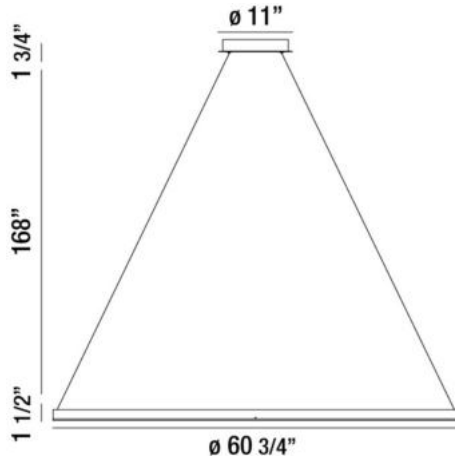

SPUNTO, 61" ROUND CHANDELIER

Options Available

ITEM NO.	FINISH	SHADE
31473-019	SILVER	OPAL WHITE
31473-026	MATTE BLACK	OPAL WHITE

PRODUCT DETAILS

No.	:	31473-019
Product Color	:	SILVER
Product Material	:	METAL
Shade / Accent Colour	:	OPAL WHITE
Shade / Accent Material	:	ACRYLIC
Diameter	:	60.75"
Height	:	1.5"
Overall Height	:	171.25"
Weight	:	26lbs

Light Direction	:	Down
Hanging Support Type	:	AIRCRAFT CABLE
Hanging Support Length	:	168"
Canopy / Backplate Height	:	1.75"
Canopy / Backplate Dia.	:	11"
Adjustable Lamp Head	:	No
Location	:	DRY
Approval	:	