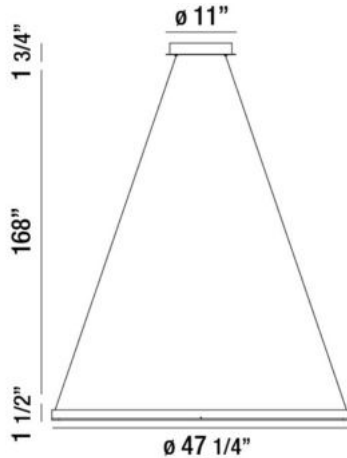

## SPUNTO, 47" ROUND CHANDELIER

### PRODUCT DETAILS

No.	:	31472-021
Product Color	:	MATTE BLACK
Product Material	:	METAL
Shade / Accent Colour	:	OPAL WHITE
Shade / Accent Material	:	ACRYLIC
Diameter	:	47.25"
Height	:	1.5"
Overall Height	:	171.25"
Weight	:	16lbs

### TECHNICAL DETAILS

Light Direction	:	Down
Hanging Support Type	:	AIRCRAFT CABLE
Hanging Support Length	:	168"
Canopy / Backplate Height	:	1.75"
Canopy / Backplate Dia.	:	11"
Adjustable Lamp Head	:	No
Location	:	DRY
Approval	:	