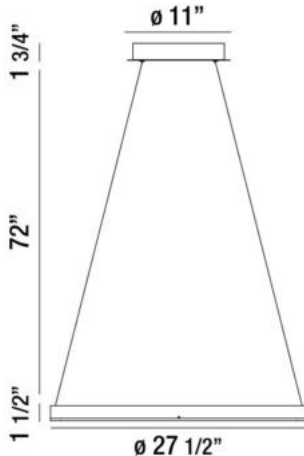

## SPUNTO, 28" ROUND CHANDELIER

### PRODUCT DETAILS

No.	:	31471-015
Product Color	:	SILVER
Product Material	:	METAL
Shade / Accent Colour	:	OPAL WHITE
Shade / Accent Material	:	ACRYLIC
Diameter	:	27.5"
Height	:	1.5"
Overall Height	:	75.25"
Weight	:	9.5lbs

### TECHNICAL DETAILS

Light Direction	:	Down
Hanging Support Type	:	AIRCRAFT CABLE
Hanging Support Length	:	72"
Canopy / Backplate Height	:	1.75"
Canopy / Backplate Dia.	:	11"
Adjustable Lamp Head	:	No
Location	:	DRY
Approval	:	