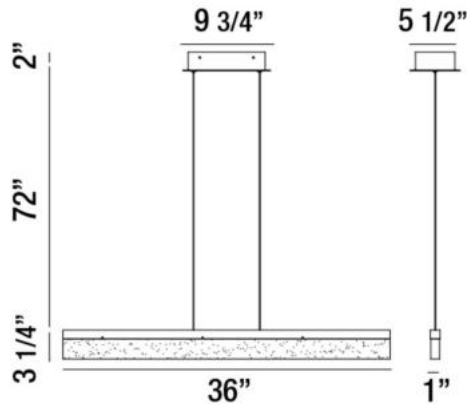

TUNNEL, 36" LINEAR PENDANT

PRODUCT DETAILS

No.	:	31467-018
Product Color	:	BRONZE
Product Material	:	ALUMINUM
Shade / Accent Colour	:	FROSTED
Shade / Accent Material	:	ACRYLIC
Length	:	36"
Width	:	1"
Height	:	3.25"
Overall Height	:	77.25"
Weight	:	9.6lbs

LIGHT SOURCE DETAILS

Light Source Type	:	INTEGRATED LED
Input Voltage	:	120V
Bulb Voltage	:	120V
Socket Type	:	LED
Total Wattage	:	24W
Total Lumen	:	1750lm
Kelvin	:	3000K
CRI	:	80+
Dimmable	:	Yes

Options Available

ITEM NO.	FINISH	SHADE
31467-018	BRONZE	FROSTED
31467-023	WHITE	FROSTED

TECHNICAL DETAILS

Light Direction	:	Down
Hanging Support Type	:	AIRCRAFT CABLE
Hanging Support Length	:	72"
Canopy / Backplate Length	:	9.75"
Canopy / Backplate Height	:	2"
Canopy / Backplate Width	:	5.5"
Adjustable Lamp Head	:	No
Location	:	DRY
Approval	:	