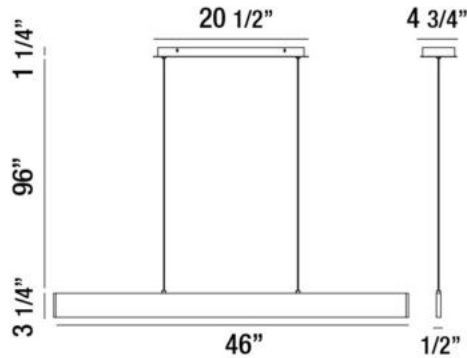

## ROGERS, 46" LINEAR PENDANT

### PRODUCT DETAILS

No.	:	31447-010
Product Color	:	WHITE
Product Material	:	METAL
Shade / Accent Colour	:	FROSTED
Shade / Accent Material	:	ACRYLIC
Length	:	46"
Width	:	0.5"
Height	:	3.25"
Overall Height	:	100.5"
Weight	:	12lbs

### TECHNICAL DETAILS

Light Direction	:	Down
Hanging Support Type	:	AIRCRAFT CABLE
Hanging Support Length	:	96"
Canopy / Backplate Length	:	20.5"
Canopy / Backplate Height	:	1.25"
Canopy / Backplate Width	:	4.75"
Adjustable Lamp Head	:	No
Location	:	DRY
Approval	:	