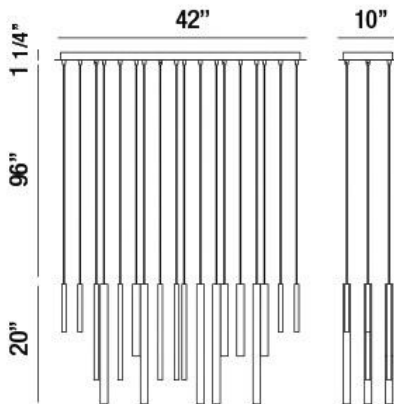

## SANTANA, 42" LINEAR CHANDELIER

### PRODUCT DETAILS

No.	:	31446-043
Product Color	:	BLACK
Product Material	:	METAL
Shade / Accent Colour	:	MULTI COLORS
Shade / Accent Material	:	METAL EXTRUDED TUBES
Length	:	42"
Width	:	10"
Height	:	20"
Overall Height	:	117.25"
Weight	:	26.6lbs

### TECHNICAL DETAILS

Light Direction	:	Down
Hanging Support Type	:	WIRE
Hanging Support Length	:	96"
Canopy / Backplate Length	:	42"
Canopy / Backplate Height	:	1.25"
Canopy / Backplate Width	:	10"
Adjustable Lamp Head	:	No
Location	:	DRY
Approval	:	
Title 24	:	Yes