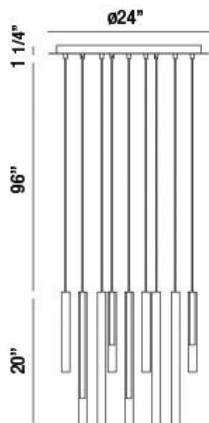

## SANTANA, 24" ROUND CHANDELIER

### PRODUCT DETAILS

No.	:	31445-038
Product Color	:	ANTIQUÉ BRASS
Product Material	:	METAL
Shade / Accent Colour	:	ANTIQUÉ BRASS
Shade / Accent Material	:	METAL EXTRUDED TUBES
Diameter	:	24"
Height	:	20"
Overall Height	:	117.25"
Weight	:	26.8lbs

### TECHNICAL DETAILS

Light Direction	:	Down
Hanging Support Type	:	WIRE
Hanging Support Length	:	96"
Canopy / Backplate Height	:	1.25"
Canopy / Backplate Dia.	:	24"
Adjustable Lamp Head	:	No
Location	:	DRY
Approval	:	
Title 24	:	Yes