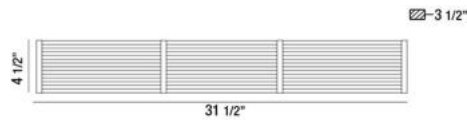

TECHNICAL DETAILS

Adjustable Lamp Head	:	No
Mounting	:	Up or Down
Location	:	DAMP
Approval	:	

PROJECT INFORMATION

Job Name: Date: Type:

Comments: