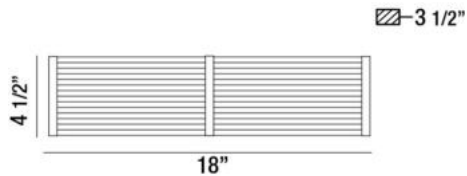

WYNN, WALL MOUNT

PRODUCT DETAILS

No.	:	31442-015
Product Color	:	CHROME
Product Material	:	METAL
Shade / Accent Colour	:	CLEAR
Shade / Accent Material	:	BEADED GLASS
Width	:	18"
Height	:	4.5"
Ext	:	3.5"
Weight	:	5.9lbs

LIGHT SOURCE DETAILS

Light Source Type	:	INTEGRATED LED
Input Voltage	:	120V
Bulb Voltage	:	120V
Total Wattage	:	20W
Total Lumen	:	1600lm
Kelvin	:	3000K
CRI	:	80+
Dimmable	:	Yes

Options Available

ITEM NO.	FINISH	SHADE
31442-015	CHROME	CLEAR

TECHNICAL DETAILS

Adjustable Lamp Head	:	No
Mounting	:	Up or Down
Location	:	DAMP
Approval	:	

PROJECT INFORMATION

Job Name: Date: Type:

Comments: