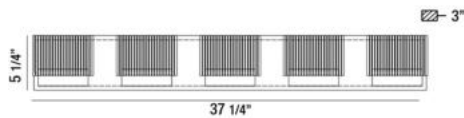

SONIC, 37" VANITY LIGHT

PRODUCT DETAILS

No.	:	31441-018
Product Color	:	CHROME
Product Material	:	METAL
Shade / Accent Colour	:	CLEAR
Shade / Accent Material	:	ETCHED GLASS
Width	:	37.25"
Height	:	5.25"
Ext	:	3"
Weight	:	8.5lbs

LIGHT SOURCE DETAILS

Light Source Type	:	INTEGRATED LED
Input Voltage	:	120V
Bulb Voltage	:	120V
Total Wattage	:	30W
Total Lumen	:	2500lm
Kelvin	:	4000K
CRI	:	80+
Dimmable	:	Yes

Options Available

ITEM NO.	FINISH	SHADE
31441-018	CHROME	CLEAR

TECHNICAL DETAILS

Light Direction	:	Up
Canopy / Backplate Length	:	35.438"
Canopy / Backplate Height	:	1.375"
Canopy / Backplate Width	:	4.344"
Adjustable Lamp Head	:	No
Approval	:	

PROJECT INFORMATION

 Job Name: Date: Type: