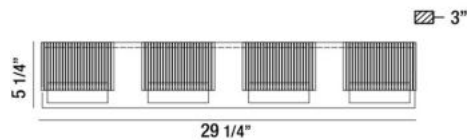

### PRODUCT DETAILS

No.	:	31440-011
Product Color	:	CHROME
Product Material	:	METAL
Shade / Accent Colour	:	CLEAR
Shade / Accent Material	:	ETCHED GLASS
Width	:	29.5"
Height	:	5.25"
Ext	:	3"
Weight	:	6.8lbs

### TECHNICAL DETAILS

Light Direction	:	Up
Canopy / Backplate Length	:	27.563"
Canopy / Backplate Height	:	1.375"
Canopy / Backplate Width	:	4.344"
Adjustable Lamp Head	:	No
Approval	:	