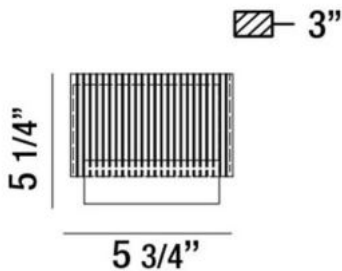

SONIC, WALL MOUNT

PRODUCT DETAILS

No.	:	31438-018
Product Color	:	CHROME
Product Material	:	METAL
Shade / Accent Colour	:	CLEAR
Shade / Accent Material	:	ETCHED GLASS
Width	:	5.75"
Height	:	5.25"
Ext	:	3"
Weight	:	1.7lbs

LIGHT SOURCE DETAILS

Light Source Type	:	INTEGRATED LED
Input Voltage	:	120V
Bulb Voltage	:	120V
Total Wattage	:	6W
Total Lumen	:	500lm
Kelvin	:	4000K
CRI	:	80+
Dimmable	:	Yes

Options Available

ITEM NO.	FINISH	SHADE
31438-018	CHROME	CLEAR

TECHNICAL DETAILS

Canopy / Backplate Length	:	4.344"
Canopy / Backplate Height	:	1.375"
Canopy / Backplate Width	:	4.344"
Adjustable Lamp Head	:	No
Location	:	DAMP
Approval	:	

PROJECT INFORMATION

Job Name: Date: Type: