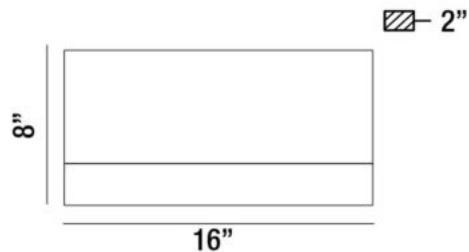

### PRODUCT DETAILS

No.	:	31437-011
Product Color	:	PLATINUM
Shade / Accent Colour	:	CLEAR ACRYLIC
Width	:	16"
Height	:	8"
Ext	:	2"
Weight	:	4.9lbs

### TECHNICAL DETAILS

Light Direction	:	Up
Canopy / Backplate Length	:	16"
Canopy / Backplate Height	:	2.094"
Canopy / Backplate Width	:	2.188"
Driver	:	Integral LED driver 120V 50/60Hz
Adjustable Lamp Head	:	No
Location	:	WET
Approval	:	
Title 24	:	Yes