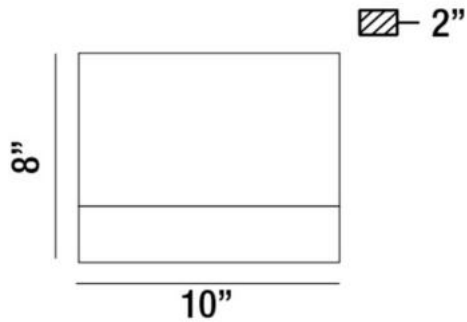

HALPERN, 1-LIGHT MEDIUM LED

PRODUCT DETAILS

No.	:	31436-014
Product Color	:	PLATINUM
Shade / Accent Colour	:	CLEAR ACRYLIC
Width	:	10"
Height	:	8"
Ext	:	2"
Weight	:	3.3lbs

LIGHT SOURCE DETAILS

Light Source Type	:	INTEGRATED LED
Input Voltage	:	120V
Bulb Voltage	:	120V
Socket Type	:	LED
Total Wattage	:	4W
Total Lumen	:	400lm
Kelvin	:	4000K
CRI	:	80

Options Available

ITEM NO.	FINISH	SHADE
31436-014	PLATINUM	CLEAR ACRYLIC

TECHNICAL DETAILS

Light Direction	:	Up
Canopy / Backplate Length	:	10"
Canopy / Backplate Height	:	2.094"
Canopy / Backplate Width	:	2.188"
Adjustable Lamp Head	:	No
Location	:	WET
Approval	:	
Title 24	:	Yes