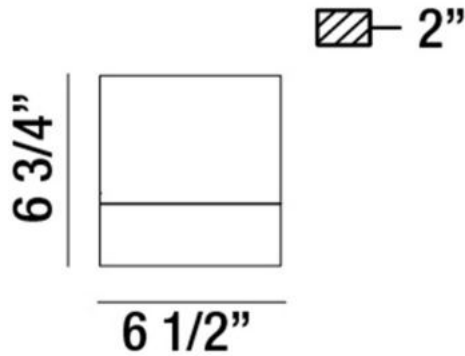

### PRODUCT DETAILS

No.	:	31435-017
Product Color	:	MARINE GREY
Shade / Accent Colour	:	CLEAR ACRYLIC
Width	:	6.5"
Height	:	6.75"
Ext	:	2"
Weight	:	2.1lbs

### TECHNICAL DETAILS

Light Direction	:	Up
Canopy / Backplate Length	:	6.313"
Canopy / Backplate Height	:	2.094"
Canopy / Backplate Width	:	2.188"
Adjustable Lamp Head	:	No
Location	:	WET
Approval	:	
Title 24	:	Yes