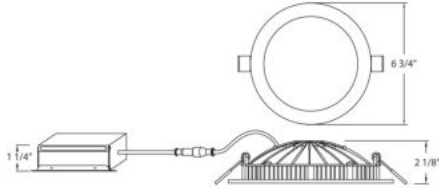

31434, 6 INCH 18W LED ROUND DOME RECESS

PRODUCT DETAILS

No.	:	31434-02
Product Color	:	WHITE
Shade / Accent Colour	:	WHITE
Diameter	:	6.375"
Height	:	2"

LIGHT SOURCE DETAILS

Light Source Type	:	INTEGRATED LED
Input Voltage	:	120V
Bulb Voltage	:	120V
Socket Type	:	LED
Total Wattage	:	18W
Total Lumen	:	1280lm
Kelvin	:	3000K
CRI	:	80
Dimmable	:	Yes

Options Available

ITEM NO.	FINISH	SHADE
31434-02	WHITE	WHITE

TECHNICAL DETAILS

Light Direction	:	Down
Adjustable Lamp Head	:	No
Location	:	DRY
Approval	:	
Title 24	:	Yes
Beam Angle	:	120
Cut Hole Diameter	:	6.375"