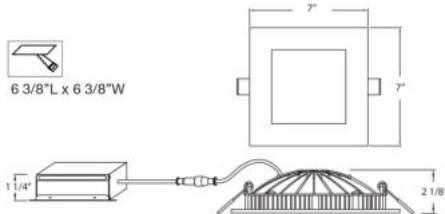

31433, 6-INCH SQUARE DOME 18W LED RECESS

PRODUCT DETAILS

No.	:	31433-02
Product Color	:	WHITE
Shade / Accent Colour	:	WHITE
Length	:	7"
Width	:	7"
Height	:	2.125"

LIGHT SOURCE DETAILS

Light Source Type	:	INTEGRATED LED
Input Voltage	:	120V
Bulb Voltage	:	120V
Socket Type	:	LED
Total Wattage	:	18W
Total Lumen	:	1280lm
Kelvin	:	3000K
CRI	:	80
Dimmable	:	Yes

Options Available

ITEM NO.	FINISH	SHADE
31433-02	WHITE	WHITE

TECHNICAL DETAILS

Light Direction	:	Down
Adjustable Lamp Head	:	No
Location	:	DRY
Approval	:	
Title 24	:	Yes
Beam Angle	:	120
Cut Hole Length	:	6.375"
Cut Hole Width	:	6.375"