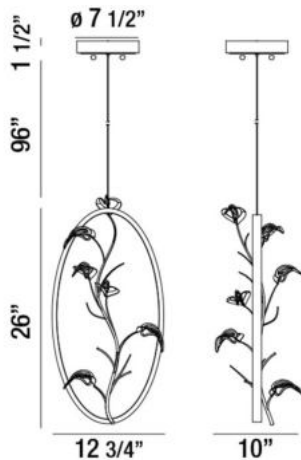

PERALTA, 13" OVAL PENDANT

PRODUCT DETAILS

No.	:	31406-017
Product Color	:	BRONZE
Product Material	:	METAL
Shade / Accent Colour	:	GOLD
Shade / Accent Material	:	BRANCH/CRYSTAL ACCENTS
Length	:	12.75"
Width	:	10"
Height	:	26"
Overall Height	:	123.5"
Weight	:	4.6lbs

LIGHT SOURCE DETAILS

Light Source Type	:	INTEGRATED LED
Input Voltage	:	120V
Bulb Voltage	:	120V
Socket Type	:	LED
Total Wattage	:	30W
Total Lumen	:	2190lm
Kelvin	:	3000K
CRI	:	80+
Dimmable	:	Yes

Options Available

ITEM NO.	FINISH	SHADE
31406-017	BRONZE	GOLD

TECHNICAL DETAILS

Light Direction	:	Down
Hanging Support Type	:	AIRCRAFT CABLE
Hanging Support Length	:	96"
Canopy / Backplate Height	:	1.5"
Canopy / Backplate Dia.	:	7.5"
Adjustable Lamp Head	:	No
Location	:	DRY
Approval	:	