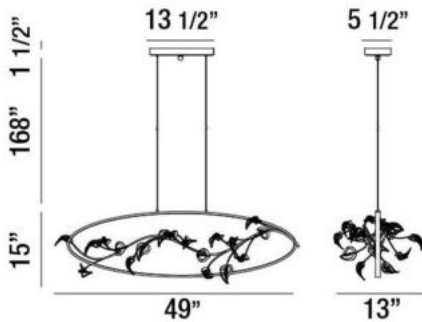

PERALTA, 49" OVAL CHANDELIER

PRODUCT DETAILS

No.	:	31393-010
Product Color	:	BRONZE
Product Material	:	METAL
Shade / Accent Colour	:	GOLD
Shade / Accent Material	:	BRANCH/CRYSTAL ACCENTS
Length	:	49"
Width	:	13"
Height	:	15"
Overall Height	:	184.5"
Weight	:	11.2lbs

ITEM NO.	FINISH	SHADE
31393-010	BRONZE	GOLD

TECHNICAL DETAILS

Light Direction	:	Down
Hanging Support Type	:	AIRCRAFT CABLE
Hanging Support Length	:	168"
Canopy / Backplate Length	:	13.5"
Canopy / Backplate Height	:	1.5"
Canopy / Backplate Width	:	5.5"
Adjustable Lamp Head	:	No
Location	:	DRY
Approval	:	