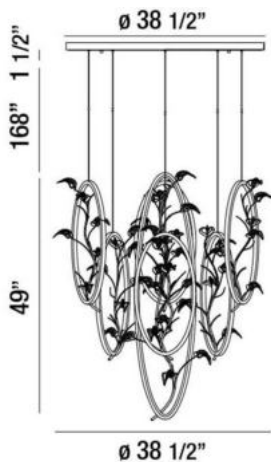

## PERALTA, 39" ROUND CHANDELIER

### PRODUCT DETAILS

No.	:	31392-013
Product Color	:	BRONZE
Product Material	:	METAL
Shade / Accent Colour	:	GOLD
Shade / Accent Material	:	BRANCH/CRYSTAL ACCENTS
Diameter	:	38.5"
Height	:	49"
Overall Height	:	218.5"
Weight	:	54.4lbs

### TECHNICAL DETAILS

Light Direction	:	Down
Hanging Support Type	:	WIRE
Hanging Support Length	:	168"
Canopy / Backplate Height	:	1.5"
Canopy / Backplate Dia.	:	38.5"
Adjustable Lamp Head	:	No
Location	:	DRY
Approval	:	