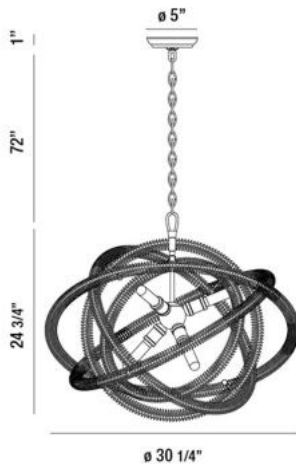

ORBITA, 30" ROUND CHANDELIER

PRODUCT DETAILS

No.	:	31388-016
Product Color	:	VINTAGE BRONZE
Product Material	:	METAL
Diameter	:	30.25"
Height	:	24.75"
Overall Height	:	97.95"
Weight	:	20lbs

LIGHT SOURCE DETAILS

Number of Bulbs	:	6
Light Source	:	Incandescent
Light Source Type	:	EDISON
Input Voltage	:	120V
Bulb Voltage	:	120V
Socket Type	:	E26
Wattage	:	60W
Total Wattage	:	360W
Bulb Included	:	Yes
Dimmable	:	Yes

Options Available

ITEM NO.	FINISH	SHADE
31388-016	VINTAGE BRONZE	

TECHNICAL DETAILS

Light Direction	:	Down
Hanging Support Type	:	CHAIN
Hanging Support Length	:	72"
Canopy / Backplate Height	:	1"
Canopy / Backplate Dia.	:	5"
Adjustable Lamp Head	:	No
Location	:	DRY
Approval	:	