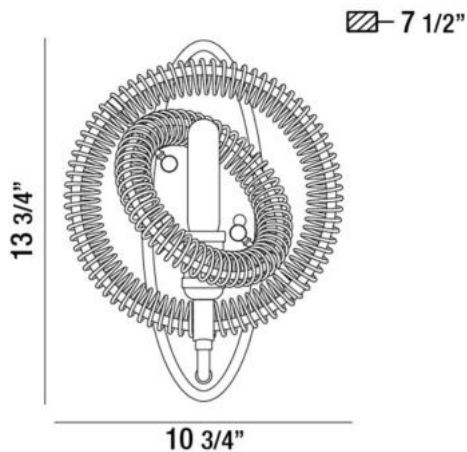

ORBITA, WALL MOUNT

PRODUCT DETAILS

No.	:	31385-015
Product Color	:	VINTAGE BRONZE
Product Material	:	METAL
Width	:	10.75"
Height	:	13.75"
Ext	:	7.5"
Weight	:	5lbs

LIGHT SOURCE DETAILS

Number of Bulbs	:	1
Light Source	:	Incandescent
Light Source Type	:	EDISON
Input Voltage	:	120V
Bulb Voltage	:	120V
Socket Type	:	E26
Wattage	:	60W
Total Wattage	:	60W
Bulb Included	:	Yes
Dimmable	:	Yes

Options Available

ITEM NO.	FINISH	SHADE
31385-015	VINTAGE BRONZE	

TECHNICAL DETAILS

Canopy / Backplate Length	:	13.75"
Canopy / Backplate Height	:	0.875"
Canopy / Backplate Width	:	4.75"
Adjustable Lamp Head	:	No
Mounting	:	Up
Location	:	DRY
Approval	:	