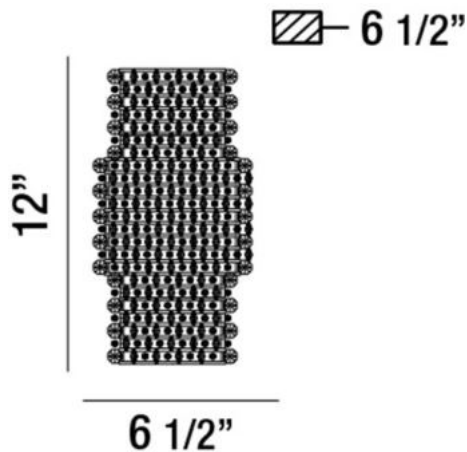

SPOSA, WALL MOUNT

PRODUCT DETAILS

No.	:	31373-012
Product Color	:	CHROME
Product Material	:	METAL
Shade / Accent Colour	:	CLEAR
Shade / Accent Material	:	CRYSTAL
Width	:	6.5"
Height	:	12"
Ext	:	6.5"
Weight	:	6.3lbs

Options Available

ITEM NO.	FINISH	SHADE
31373-012	CHROME	CLEAR

TECHNICAL DETAILS

Adjustable Lamp Head	:	No
Mounting	:	Up or Down
Location	:	DRY
Approval	:	

PROJECT INFORMATION

Job Name: Date: Type:

Comments: