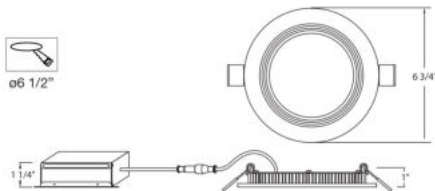

31245, 6 INCH ROUND BAFFLE 15W LED RECESS

PRODUCT DETAILS

No.	:	31245-02
Product Color	:	WHITE
Shade / Accent Colour	:	WHITE
Diameter	:	7.375"
Height	:	1"

LIGHT SOURCE DETAILS

Light Source Type	:	INTEGRATED LED
Input Voltage	:	120V
Bulb Voltage	:	120V
Socket Type	:	LED
Total Wattage	:	15W
Total Lumen	:	1150lm
Kelvin	:	3000K
CRI	:	80
Dimmable	:	Yes

Options Available

ITEM NO.	FINISH	SHADE
31245-02	WHITE	WHITE

TECHNICAL DETAILS

Light Direction	:	Down
Adjustable Lamp Head	:	No
Location	:	DAMP
Approval	:	
Title 24	:	Yes
Beam Angle	:	120
Cut Hole Diameter	:	6.5"