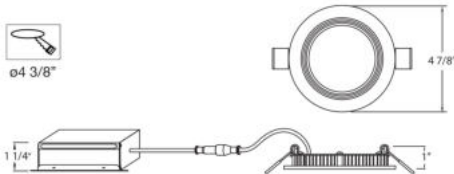

31243, 4 INCH ROUND BAFFLE 9W LED RECESS

PRODUCT DETAILS

No.	:	31243-02
Product Color	:	WHITE
Shade / Accent Colour	:	WHITE
Diameter	:	4.875"
Height	:	1"

LIGHT SOURCE DETAILS

Light Source Type	:	INTEGRATED LED
Input Voltage	:	120V
Bulb Voltage	:	120V
Socket Type	:	LED
Total Wattage	:	9W
Total Lumen	:	580lm
Kelvin	:	3000K
CRI	:	80
Dimmable	:	Yes

Options Available

ITEM NO.	FINISH	SHADE
31243-02	WHITE	WHITE

TECHNICAL DETAILS

Light Direction	:	Down
Adjustable Lamp Head	:	No
Location	:	DAMP
Approval	:	
Title 24	:	Yes
Beam Angle	:	120
Cut Hole Diameter	:	4.375"