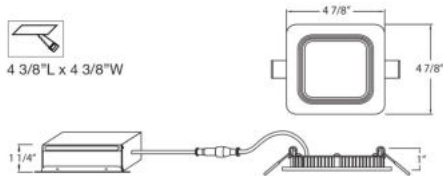

### PRODUCT DETAILS

No.	:	31242-02
Product Color	:	WHITE
Shade / Accent Colour	:	WHITE
Length	:	4.875"
Width	:	4.875"
Height	:	1"

### TECHNICAL DETAILS

Light Direction	:	Down
Adjustable Lamp Head	:	No
Location	:	DAMP
Approval	:	
Title 24	:	Yes
Beam Angle	:	120
Cut Hole Length	:	4.375"
Cut Hole Width	:	4.375"