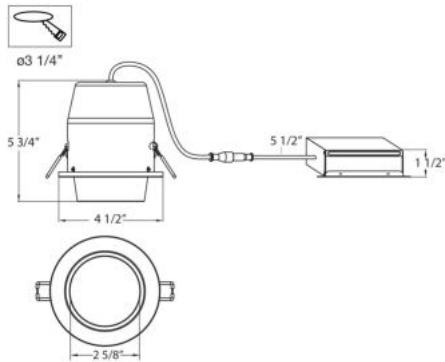

31228, 3.5-INCH LED SHOWER TRIM, 10W

PRODUCT DETAILS

No.	:	31228-57
Product Color	:	WHITE
Shade / Accent Colour	:	FROST
Diameter	:	4.5"
Height	:	5.75"

LIGHT SOURCE DETAILS

Light Source Type	:	INTEGRATED LED
Input Voltage	:	120V
Bulb Voltage	:	120V
Socket Type	:	LED
Total Wattage	:	10W
Total Lumen	:	950lm
Kelvin	:	3000K
CRI	:	80
Dimmable	:	Yes

Options Available

ITEM NO.	FINISH	SHADE
31228-57	WHITE	FROST

TECHNICAL DETAILS

Light Direction	:	Down
Adjustable Lamp Head	:	No
Location	:	DAMP
Approval	:	
Title 24	:	Yes
Beam Angle	:	180
Cut Hole Diameter	:	3.25"