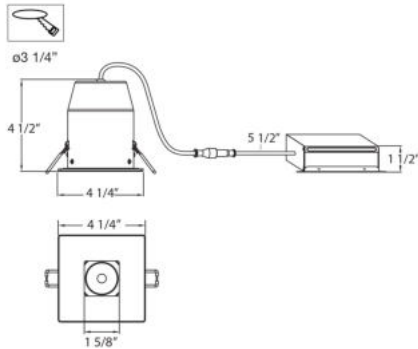

Options Available

ITEM NO.	FINISH	SHADE
31222-02	WHITE	

PROJECT INFORMATION

Job Name: Date: Type:

Comments: