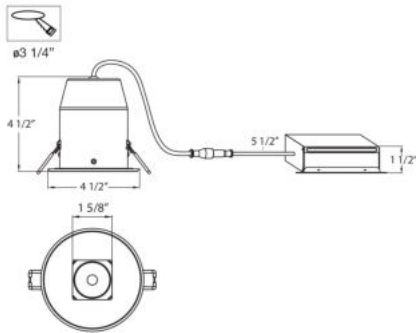

31220, 3.5-INCH LED BAFFLE TRIM,10W

PRODUCT DETAILS

No.	:	31220-02
Product Color	:	WHITE
Diameter	:	4.5"
Height	:	4.5"

LIGHT SOURCE DETAILS

Light Source Type	:	INTEGRATED LED
Input Voltage	:	120V
Bulb Voltage	:	120V
Socket Type	:	LED
Total Wattage	:	10W
Total Lumen	:	950lm
Kelvin	:	3000K
CRI	:	80
Dimmable	:	Yes

TECHNICAL DETAILS

Light Direction	:	Down
Adjustable Lamp Head	:	No
Location	:	DAMP
Approval	:	
Title 24	:	Yes
Beam Angle	:	40
Cut Hole Diameter	:	3.25"

Options Available

ITEM NO.	FINISH	SHADE
31220-02	WHITE	