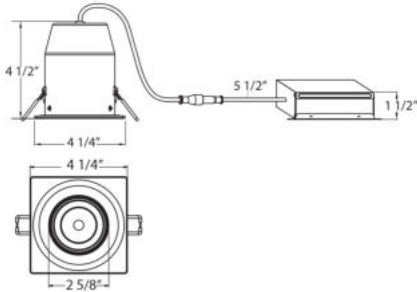

31218, 3.5-INCH LED SQUARE BAFFLE TRIM,10W

PRODUCT DETAILS

No.	:	31218-02
Product Color	:	WHITE
Diameter	:	4.25"
Height	:	4.5"
Weight	:	0.4lbs

LIGHT SOURCE DETAILS

Light Source Type	:	INTEGRATED LED
Input Voltage	:	120V
Bulb Voltage	:	120V
Socket Type	:	LED
Total Wattage	:	10W
Total Lumen	:	950lm
Kelvin	:	3000K
CRI	:	80
Dimmable	:	Yes

Options Available

ITEM NO.	FINISH	SHADE
31218-02	WHITE	

ø3 1/4"

TECHNICAL DETAILS

Light Direction	:	Down
Adjustable Lamp Head	:	No
Location	:	DAMP
Approval	:	
Title 24	:	Yes
Beam Angle	:	40
Cut Hole Diameter	:	3.25"