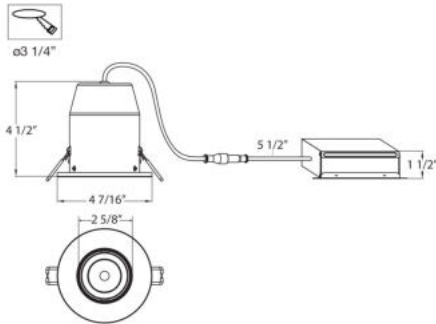

31216, 3.5-INCH 10W LED

PRODUCT DETAILS

No.	:	31216-02
Product Color	:	WHITE
Diameter	:	4.4375"
Height	:	4.5"
Weight	:	0.3lbs

LIGHT SOURCE DETAILS

Light Source Type	:	INTEGRATED LED
Input Voltage	:	120V
Bulb Voltage	:	120V
Socket Type	:	LED
Total Wattage	:	10W
Total Lumen	:	950lm
Kelvin	:	3000K
CRI	:	80
Dimmable	:	Yes

Options Available

ITEM NO.	FINISH	SHADE
31216-02	WHITE	
31216-04	BRUSHED NICKEL	
31216-35-02	WHITE	

TECHNICAL DETAILS

Light Direction	:	Down
Adjustable Lamp Head	:	No
Location	:	DAMP
Approval	:	
Title 24	:	Yes
Beam Angle	:	40
Cut Hole Diameter	:	3.25"