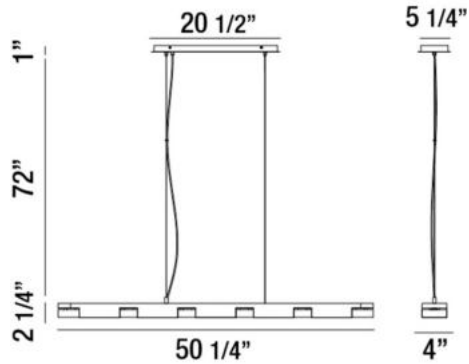

PROJECT INFORMATION

Job Name: Date: Type:

Comments: