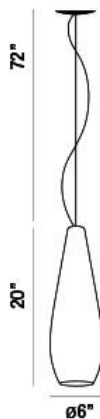

SPIRO, 6" ROUND PENDANT

PRODUCT DETAILS

No.	:	30457-027
Product Color	:	CHROME
Product Material	:	METAL
Shade / Accent Colour	:	WHITE
Shade / Accent Material	:	HAND-BLOWN GLASS
Diameter	:	6"
Height	:	20"
Overall Height	:	92"
Weight	:	6.1lbs

LIGHT SOURCE DETAILS

Number of Bulbs	:	1
Light Source	:	Incandescent
Light Source Type	:	A19
Input Voltage	:	120V
Bulb Voltage	:	120V
Socket Type	:	E26
Wattage	:	60W
Total Wattage	:	60W
Bulb Included	:	No
Dimmable	:	Yes

Options Available

ITEM NO.	FINISH	SHADE
30457-027	CHROME	WHITE
30457-034	CHROME	AMBER

TECHNICAL DETAILS

Light Direction	:	Down
Hanging Support Type	:	AIRCRAFT CABLE
Hanging Support Length	:	72"
Adjustable Lamp Head	:	No
Location	:	DRY
Approval	:	