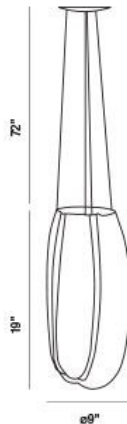

SOFFIATO, 9" ROUND PENDANT

PRODUCT DETAILS

No.	:	30456-016
Product Color	:	CHROME
Product Material	:	METAL
Shade / Accent Colour	:	CLEAR
Shade / Accent Material	:	HAND-BLOWN GLASS
Diameter	:	9"
Height	:	19"
Overall Height	:	91"
Weight	:	4.5lbs

LIGHT SOURCE DETAILS

Number of Bulbs	:	1
Light Source	:	Incandescent
Light Source Type	:	A19
Input Voltage	:	120V
Bulb Voltage	:	120V
Socket Type	:	E26
Wattage	:	60W
Total Wattage	:	60W
Bulb Included	:	No
Dimmable	:	Yes

Options Available

ITEM NO.	FINISH	SHADE
30456-016	CHROME	CLEAR

TECHNICAL DETAILS

Light Direction	:	Down
Hanging Support Type	:	AIRCRAFT CABLE
Hanging Support Length	:	72"
Adjustable Lamp Head	:	No
Location	:	DRY
Approval	:	