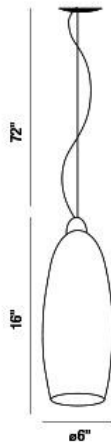

FOSCA, 6" ROUND PENDANT

PRODUCT DETAILS

No.	:	30455-023
Product Color	:	CHROME
Product Material	:	METAL
Shade / Accent Colour	:	SILVER/CLEAR
Shade / Accent Material	:	GLASS
Diameter	:	6"
Height	:	16"
Overall Height	:	88"
Weight	:	5.1lbs

LIGHT SOURCE DETAILS

Number of Bulbs	:	1
Light Source	:	Incandescent
Light Source Type	:	A19
Input Voltage	:	120V
Bulb Voltage	:	120V
Socket Type	:	E26
Wattage	:	60W
Total Wattage	:	60W
Bulb Included	:	No
Dimmable	:	Yes

Options Available

ITEM NO.	FINISH	SHADE
30455-023	CHROME	SILVER/CLEAR

TECHNICAL DETAILS

Light Direction	:	Down
Hanging Support Type	:	AIRCRAFT CABLE
Hanging Support Length	:	72"
Adjustable Lamp Head	:	No
Location	:	DRY
Approval	:	