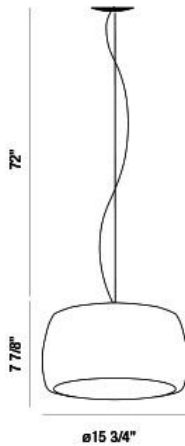

## ZANI, 16" ROUND PENDANT

### PRODUCT DETAILS

No.	:	30454-026
Product Color	:	CHROME
Product Material	:	METAL
Shade / Accent Colour	:	SILVER/CLEAR
Shade / Accent Material	:	GLASS
Diameter	:	15.75"
Height	:	7.88"
Overall Height	:	80"
Weight	:	11.3lbs

### TECHNICAL DETAILS

Light Direction	:	Down
Hanging Support Type	:	AIRCRAFT CABLE
Hanging Support Length	:	72"
Adjustable Lamp Head	:	No
Location	:	DRY
Approval	:	